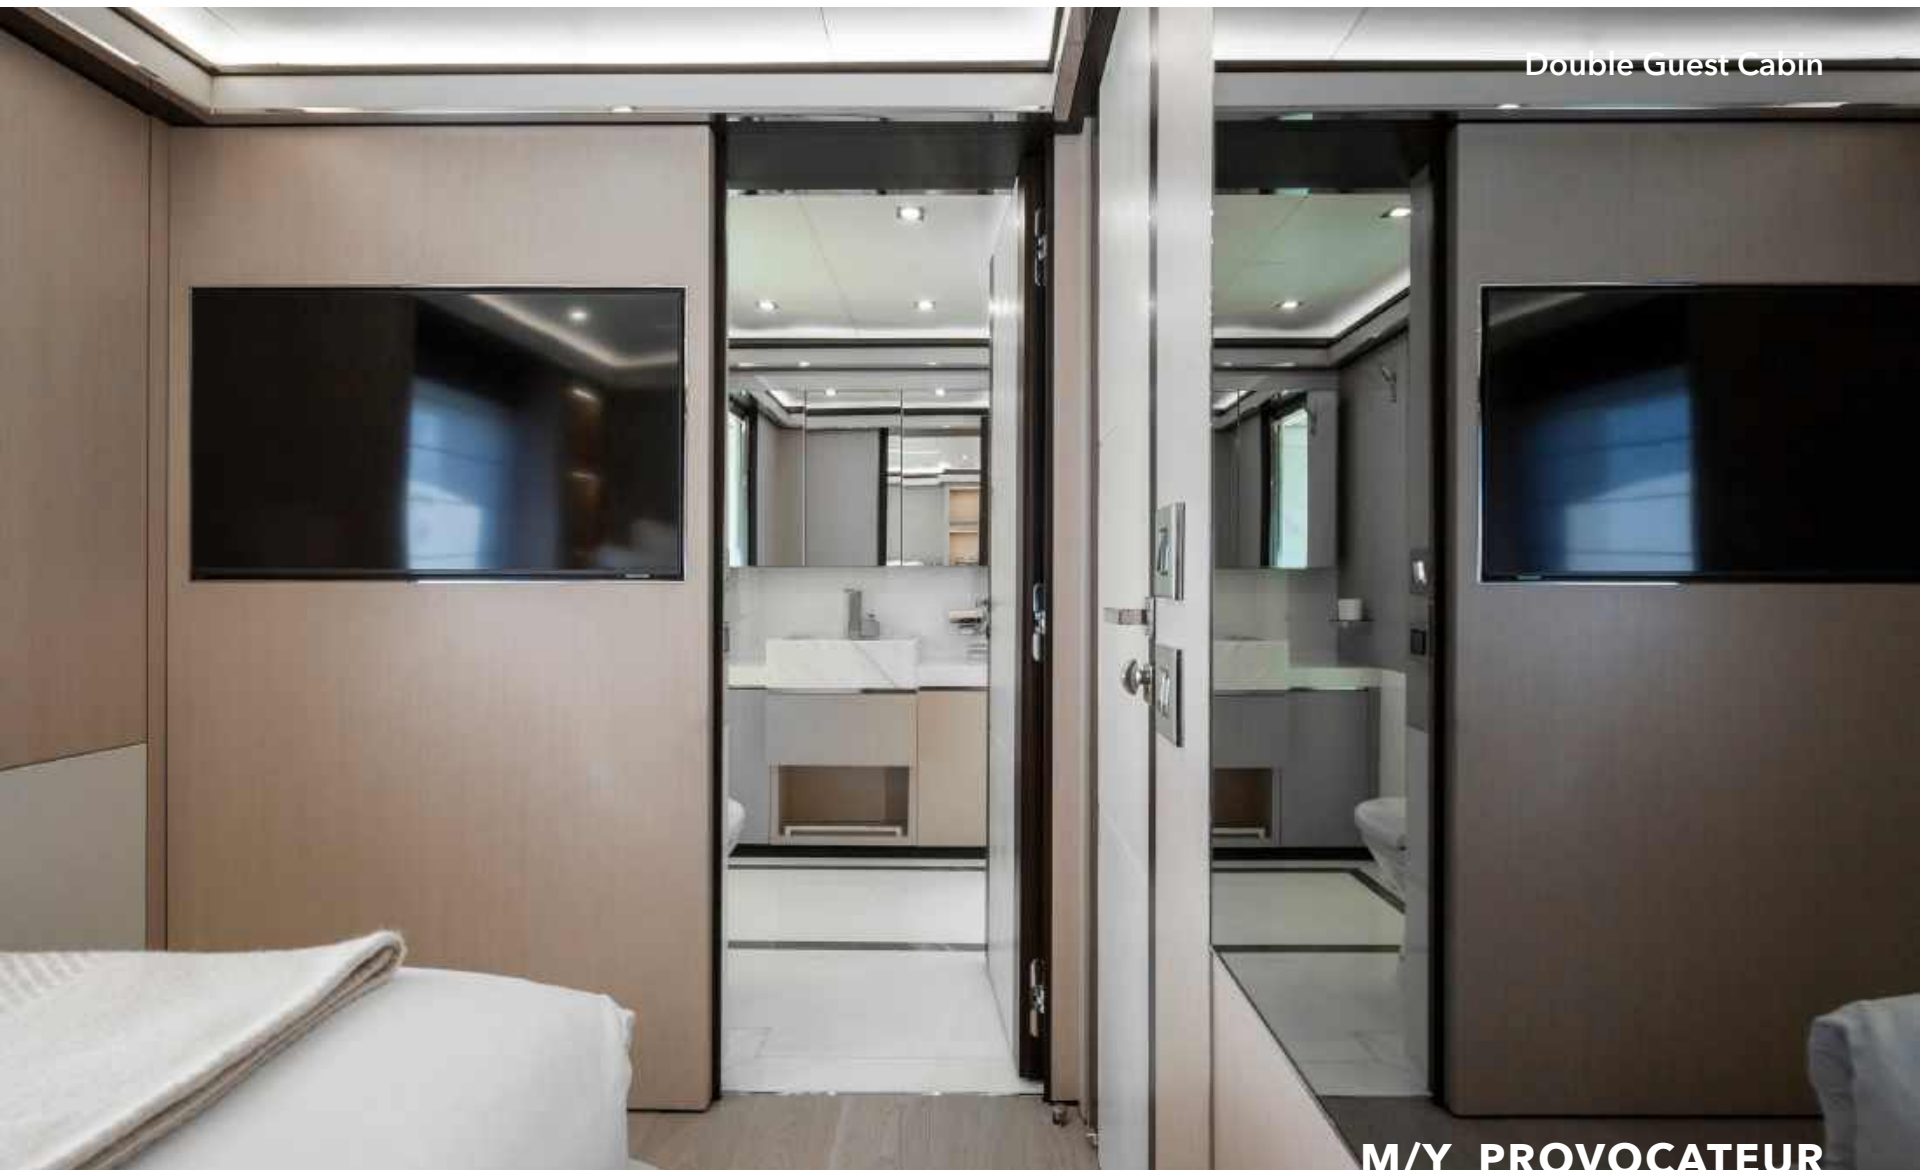

Double Guest Cabin

M/Y PROVOCATEUR